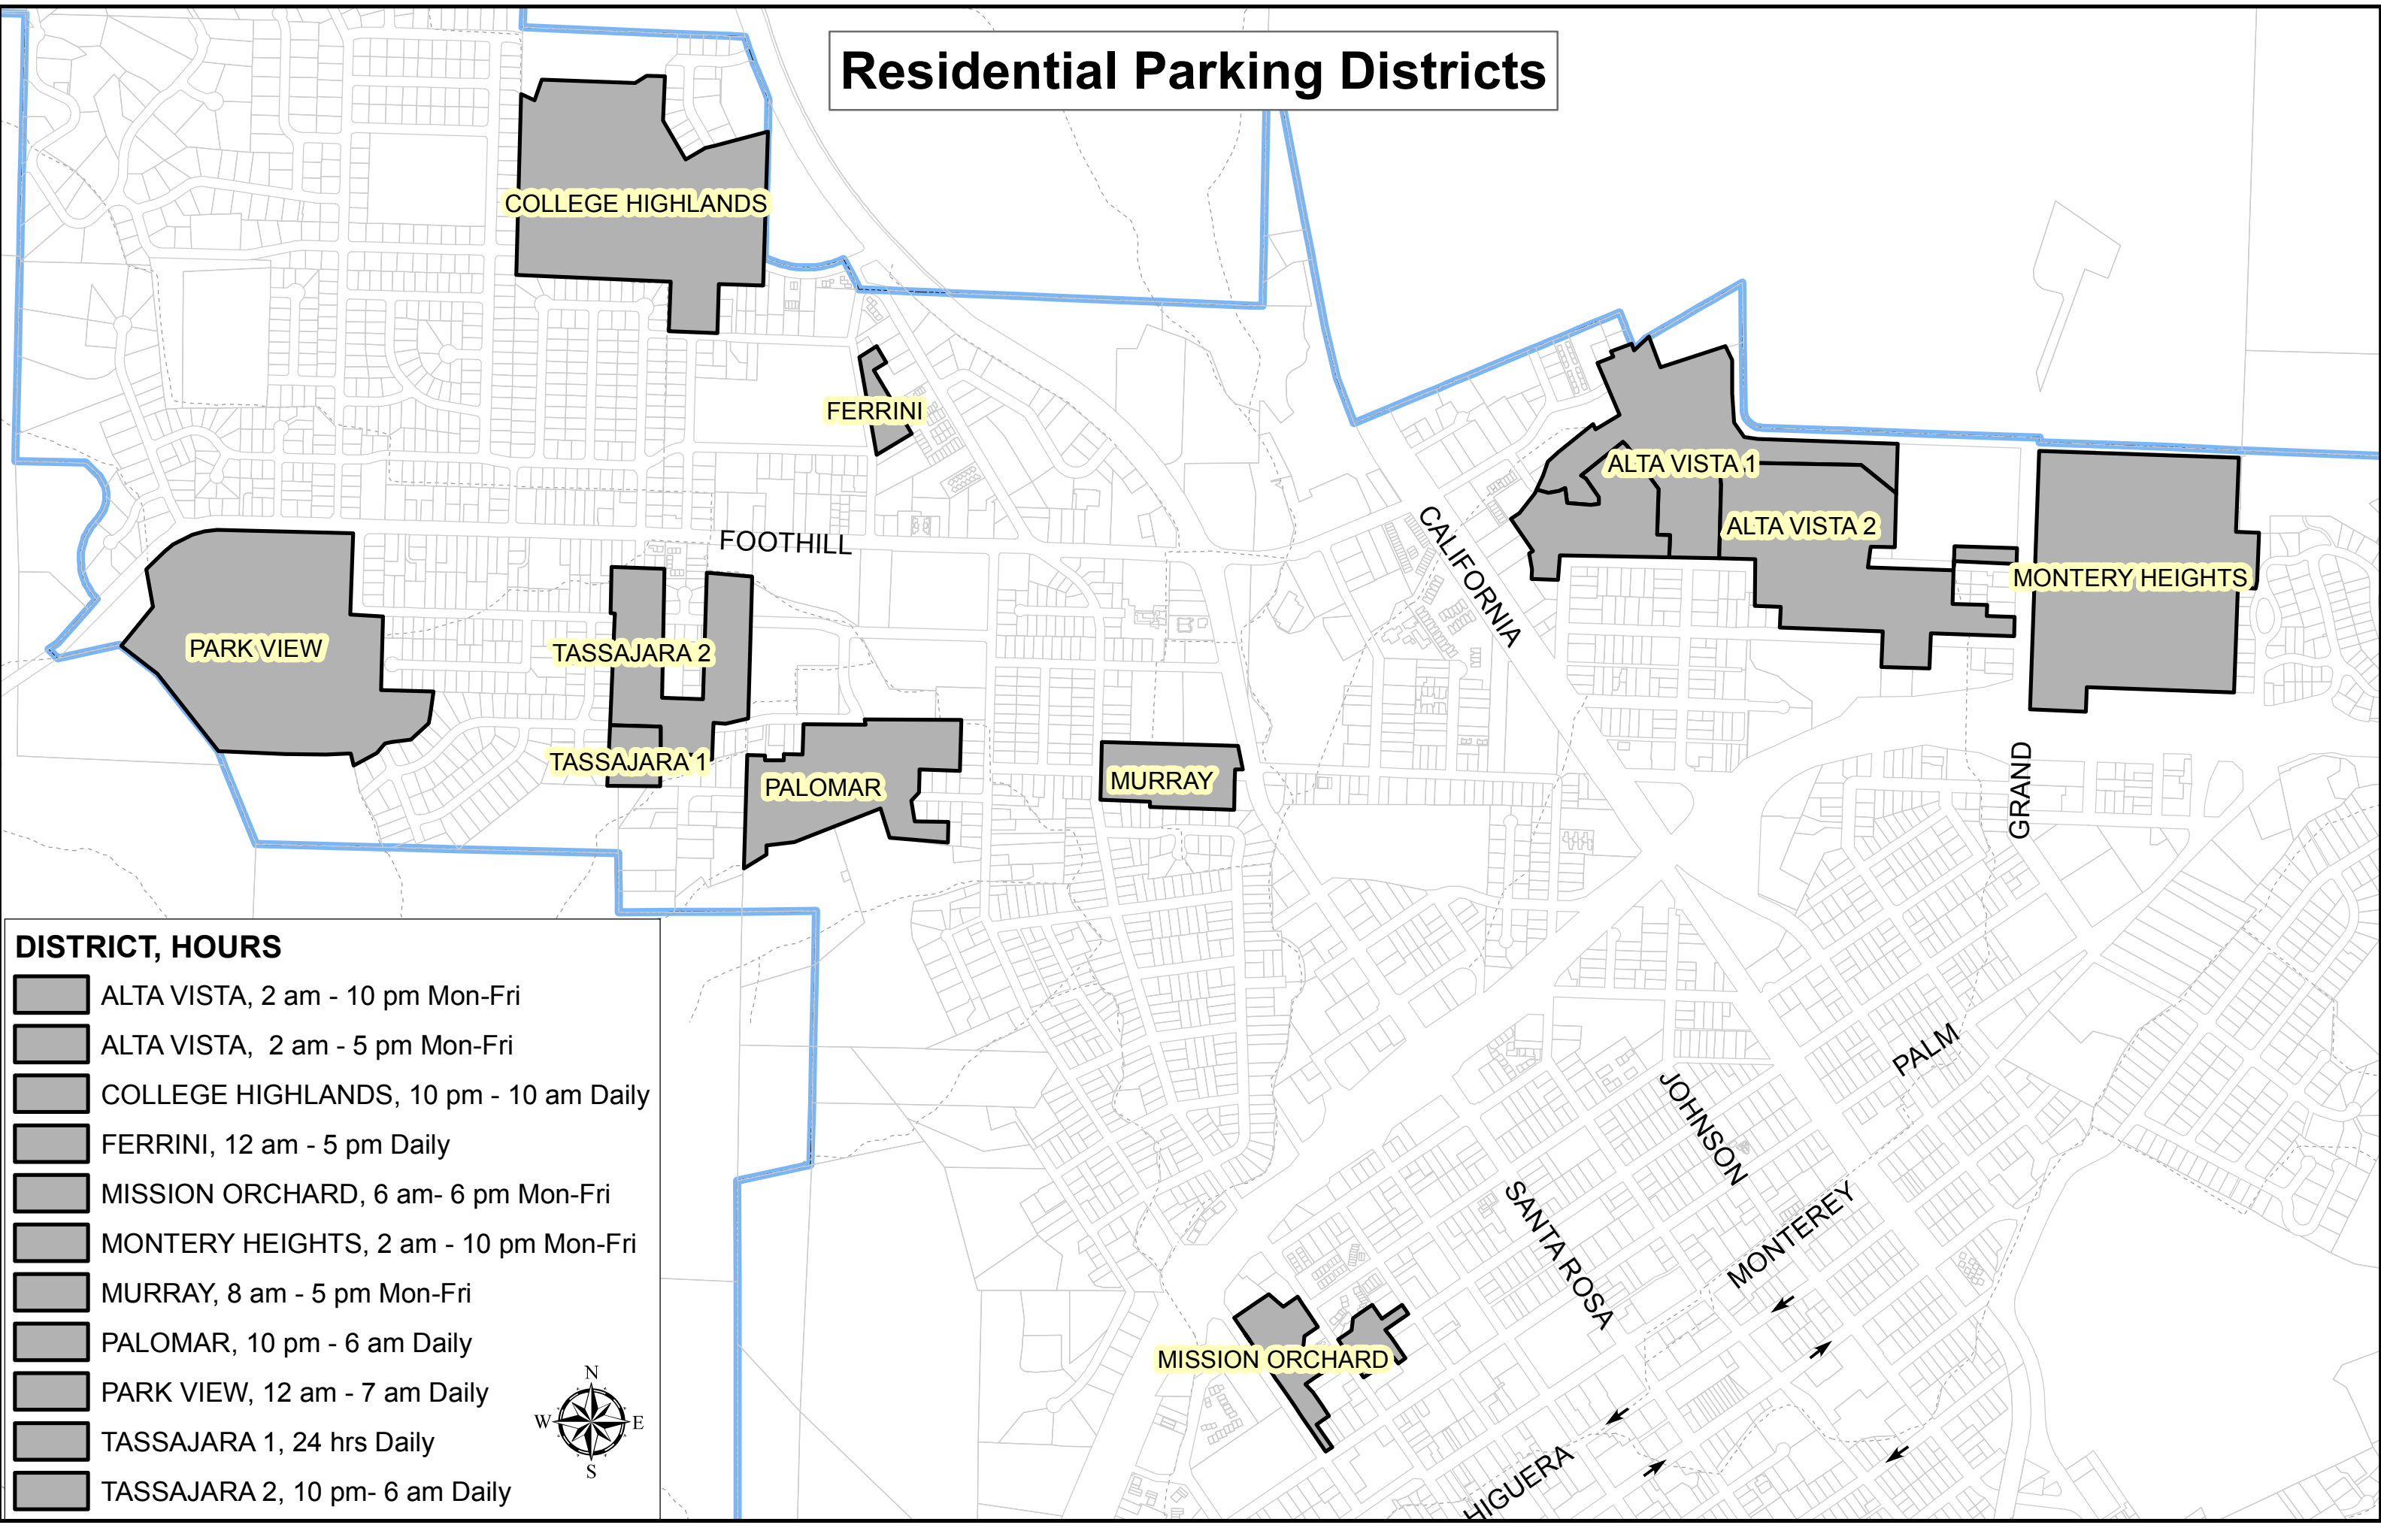

Residential Parking Districts

DISTRICT, HOURS

	ALTA VISTA, 2 am - 10 pm Mon-Fri
	ALTA VISTA, 2 am - 5 pm Mon-Fri
	COLLEGE HIGHLANDS, 10 pm - 10 am Daily
	FERRINI, 12 am - 5 pm Daily
	MISSION ORCHARD, 6 am- 6 pm Mon-Fri
	MONTEREY HEIGHTS, 2 am - 10 pm Mon-Fri
	MURRAY, 8 am - 5 pm Mon-Fri
	PALOMAR, 10 pm - 6 am Daily
	PARK VIEW, 12 am - 7 am Daily
	TASSAJARA 1, 24 hrs Daily
	TASSAJARA 2, 10 pm- 6 am Daily